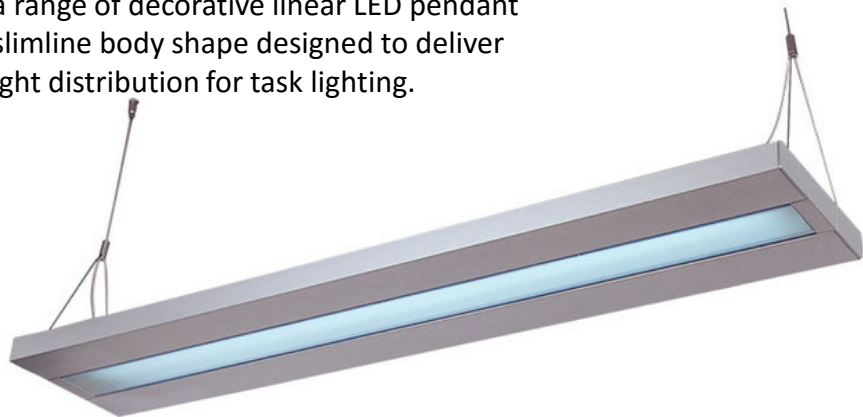

THORNLED Linear

SUSPENDED DECORATIVE LED LUMINAIRE

- ThornLED Suspended is a range of decorative linear LED pendant luminaires with an ultra slimline body shape designed to deliver downward and upward light distribution for task lighting.

FEATURES

- Effective task lighting, combined with soft indirect light from reflected light
- Ultra shallow body profile
- Highly efficient 165Lm/W
- LED technology from Vossloh Schwabe GMBH
- LED modules mounted flush within slimline body profile
- No more exposure to fluorescent tubes
- Energy efficient – save up to 60% in electricity
- Choice of multiple optic solutions

SPECIFICATIONS

- Locally manufactured to SABS standards in ISO9001/2008 accredited factory
- Body manufactured from mild steel finished in white, silver or choice of colour based on quantity
- Photometric data with IES file available
- High output LED's with multiple optic solutions