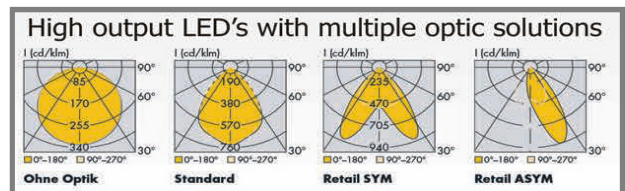

SPECIFICATIONS

- Locally manufactured to SABS standards in ISO9001/2008 accredited factory
- Body manufactured from mild steel finished in white, silver or choice of colour based on quantity
- Photometric data with IES file available
- High output LED's with multiple optic solutions