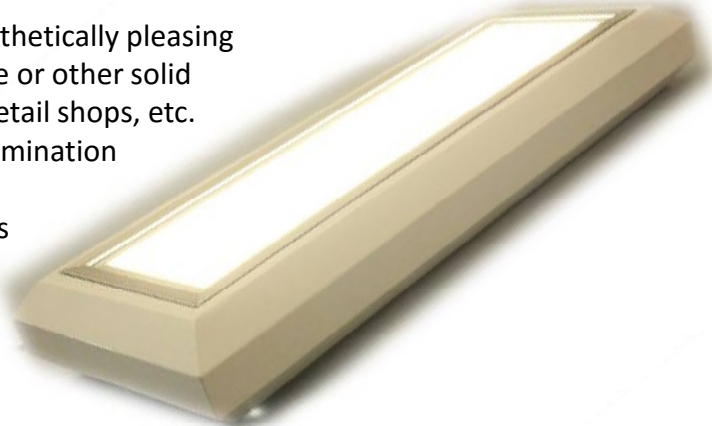

## SURFACE DECORATIVE LED LUMINAIRE

- ThornLED Surface is a range of flush-mounted decorative LED luminaires
- The faceted body profile renders it aesthetically pleasing and practical for mounting on concrete or other solid surface areas in showrooms, offices, retail shops, etc.
- Microlinear optics delivers uniform illumination with optimum transmission
- Conventional prismatic or LBR diffusers are no longer required