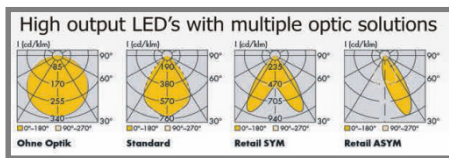

THORNLED Linear

THORNLED LINEAR-BAY

- ThornLED-Bay is a range of locally manufactured linear High-Bay luminaires
- Suitable for Industrial, Commercial & Retail applications.
- The design of the ThornLED-Bay is flexible and offers a choice of lens optics for specific illumination requirements

FEATURES

- Ultra efficient 165Lm/W
- No maintenance and long service life of 60000 hours
- Selection of lens optics for special illumination options
- No more exposure to open HID or fluorescent tubes
- Compact & low profile.
- Hi-tech and reliable LED technology developed and manufactured in Germany
- Excellent vertical illuminance for warehouses, factories and retail
- Solar match – very low energy
- Future proof – easily upgradeable
- Open or closed versions

SPECIFICATIONS

- ISO9001/2008 accredited factory
- Lumen maintenance L80/B10 60000hrs
- Photometric data with IES files available
- Colour rendering index Ra>80
- Body manufactured from Mild steel, powder coated in white
- Emergency & Dali dimmable available
- Colour temp 4000° (3000° & 6000° available on request)
- Power factor @ full load 0,97

PRODUCT CODE DESCRIPTION

TLLB/1200/STD/129/840	ThornLED Linear 1200mm, 129W Standard Bay with 3x SMD modules
TLLB/1500/HO/160/840	ThornLED Linear 1500mm, 160W High out-put Bay with 3x SMD modules

OPTIONAL EXTRAS:

830 – colour temp 3000°K Warm-white / 840 – colour temp 4000°K Cool-white / 860 – colour temp 6000°K Daylight
DIM – Dali Dimmable / EMG – Emergency / STD – Standard beam / OPTIC – with Optical lens
RSYM – Retail Symmetrical / RASYM – Retail Asymmetrical

INNOVATIVE GERMAN LED TECHNOLOGY

THORNLITE
Switched on since 1991

Tel: 012 819 1683
Fax: 086 503 6208
E-mail: info@thornlite.co.za